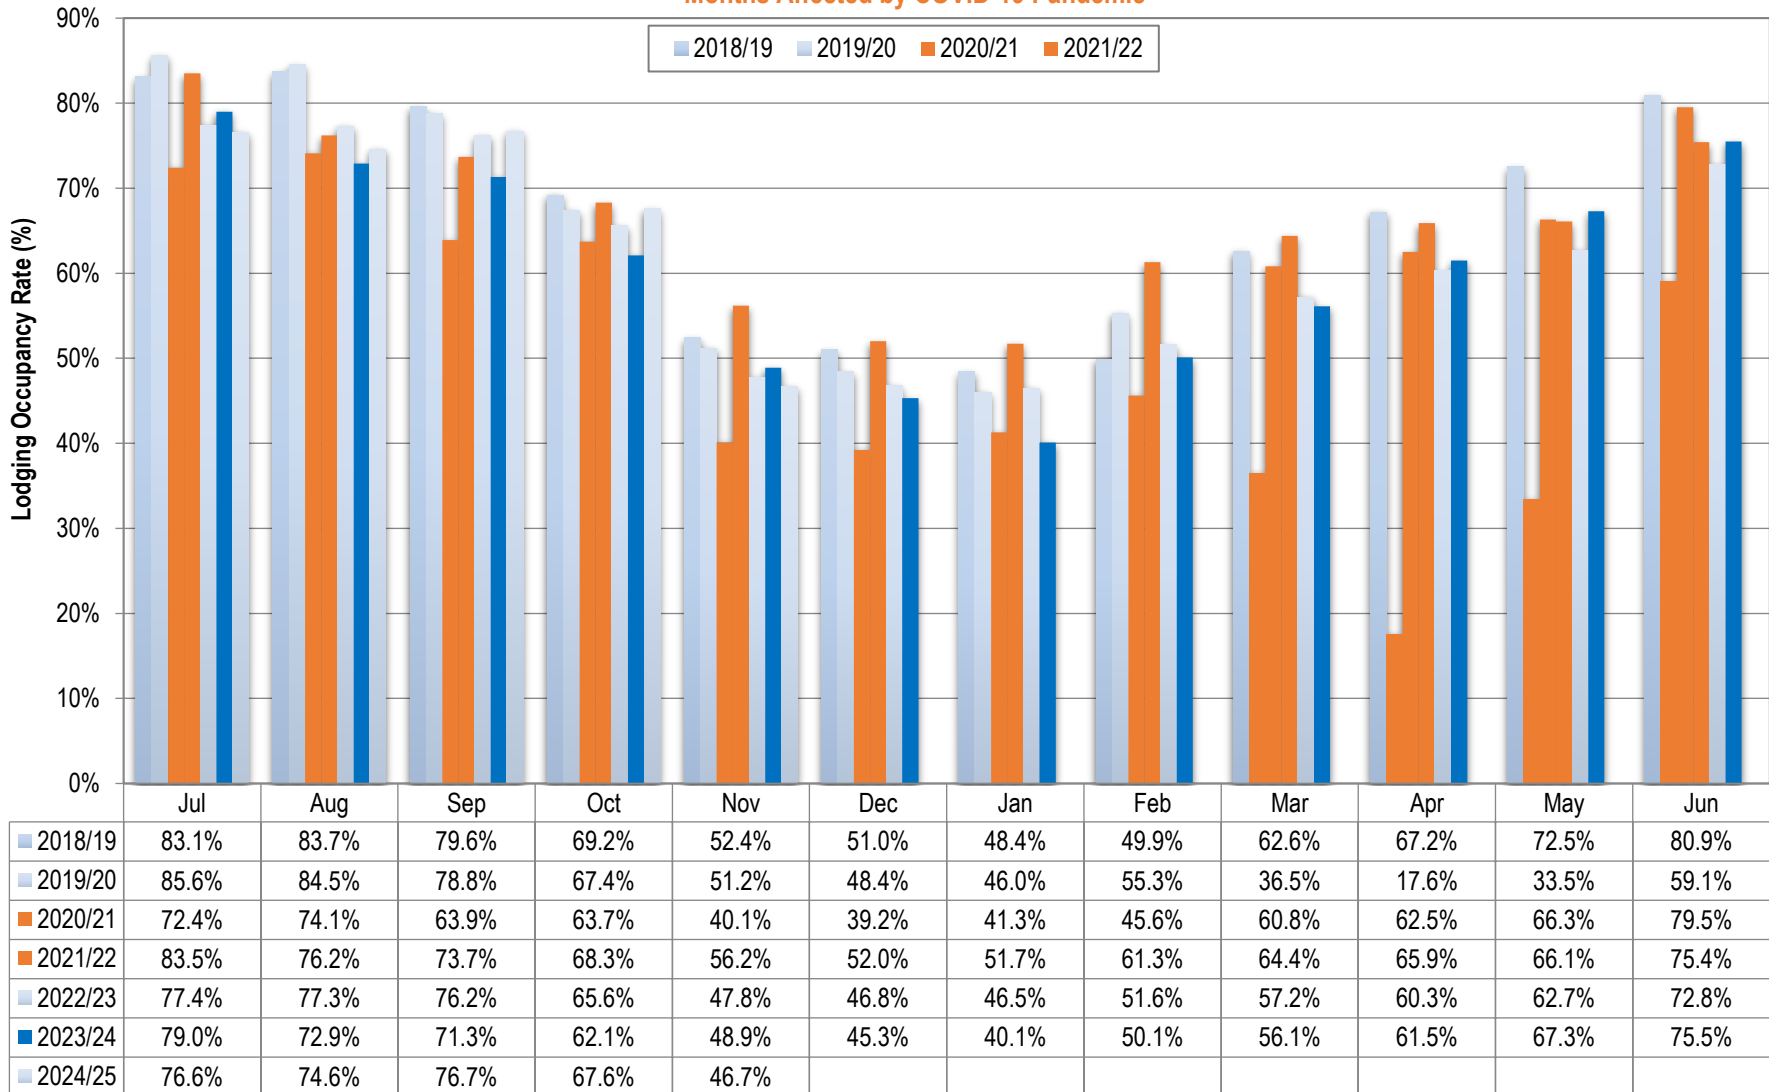

# Bend Lodging Occupancy Rates

\* Months Affected by COVID-19 Pandemic

# Bend Lodging Average Daily Rates

\* Months Affected by COVID-19 Pandemic